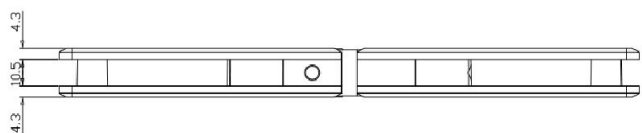

PRODUCT SHEET

Description:

Shower Hinge "Linz", 180DG, Alu-Look, Glass/Glass, 6-10mm Glass Thickness, W/Angle Adjustment Function & 25DG Return, Function, Brass Material, Rectangular Shape W/Chamfered, Edges

Item number:

15.23.749-0

| Units | Box | Carton | HS Code | Barcode |
|-------|-----|--------|------------|-----------------------------------------------------------------------------------------------------|
| Pcs. | 1 | 20 | 8302100090 |  5704866488051 |