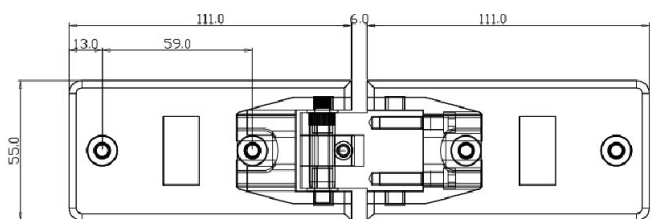

PRODUCT SHEET

Description:

Shower Hinge "Linz", 180DG, Alu-Look, Glass/Glass, 6-10mm Glass Thickness, W/Angle Adjustment Function & 25DG Return, Function, Brass Material, Rectangular Shape W/Chamfered, Edges

Item number:

15.23.749-0

| Units | Box | Carton | HS Code | Barcode |
|-------|-----|--------|------------|-----------------------------------------------------------------------------------------------------|
| Pcs. | 1 | 20 | 8302100090 |  5704866488051 |