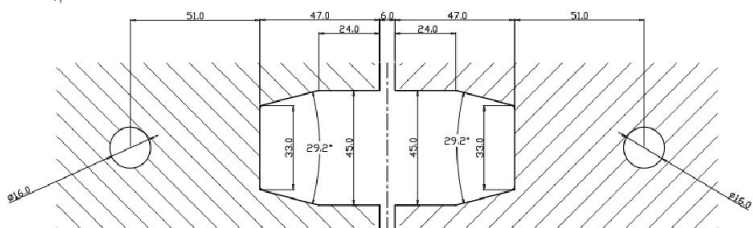

PRODUCT SHEET

Description:

Shower Hinge "Linz", 180DG, Alu-Look, Glass/Glass, 6-10mm Glass Thickness, W/Angle Adjustment Function & 25DG Return, Function, Brass Material, Rectangular Shape W/Chamfered, Edges

Item number:

15.23.749-0

| Units | Box | Carton | HS Code | Barcode |
|-------|-----|--------|------------|-----------------------------------------------------------------------------------------------------|
| Pcs. | 1 | 20 | 8302100090 |  5704866488051 |